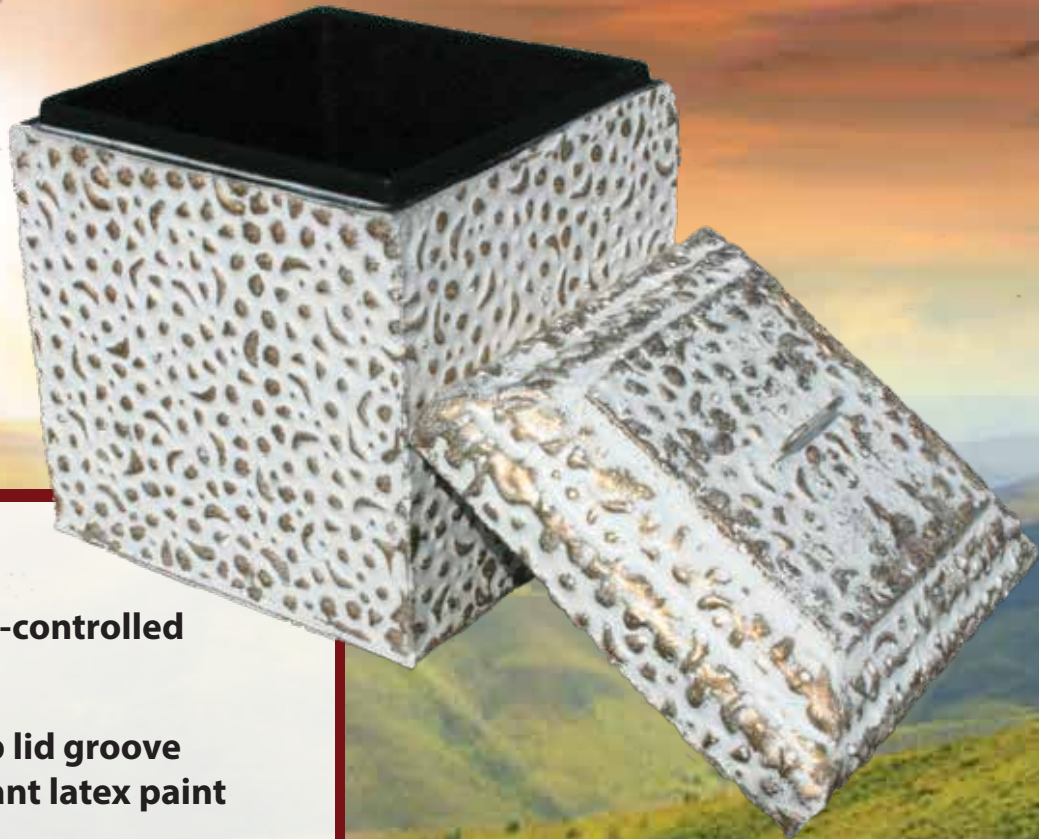

## *First Lady Urn*

- Manufactured with quality-controlled concrete, 5000+ p.s.i
- Black polystyrene liner
- Sealant poured in the deep lid groove
- coated with a water resistant latex paint

## *Old Hickory Urn*

- Manufactured with quality-controlled concrete, 5000+ p.s.i
- Black polystyrene liner
- Sealant poured in the deep lid groove
- coated with a water resistant latex paint

A square, reddish-brown concrete urn with a black interior and a matching lid, set against a background of a sunset over water.

## ***Mr President Urn***

- **Manufactured with quality-controlled concrete, 5000+ p.s.i**
- **Black polystyrene liner**
- **Sealant poured in the deep lid groove**
- **coated with a water resistant latex paint**

Two square, light grey concrete urns with handles on their lids, set against a background of a grassy hillside.